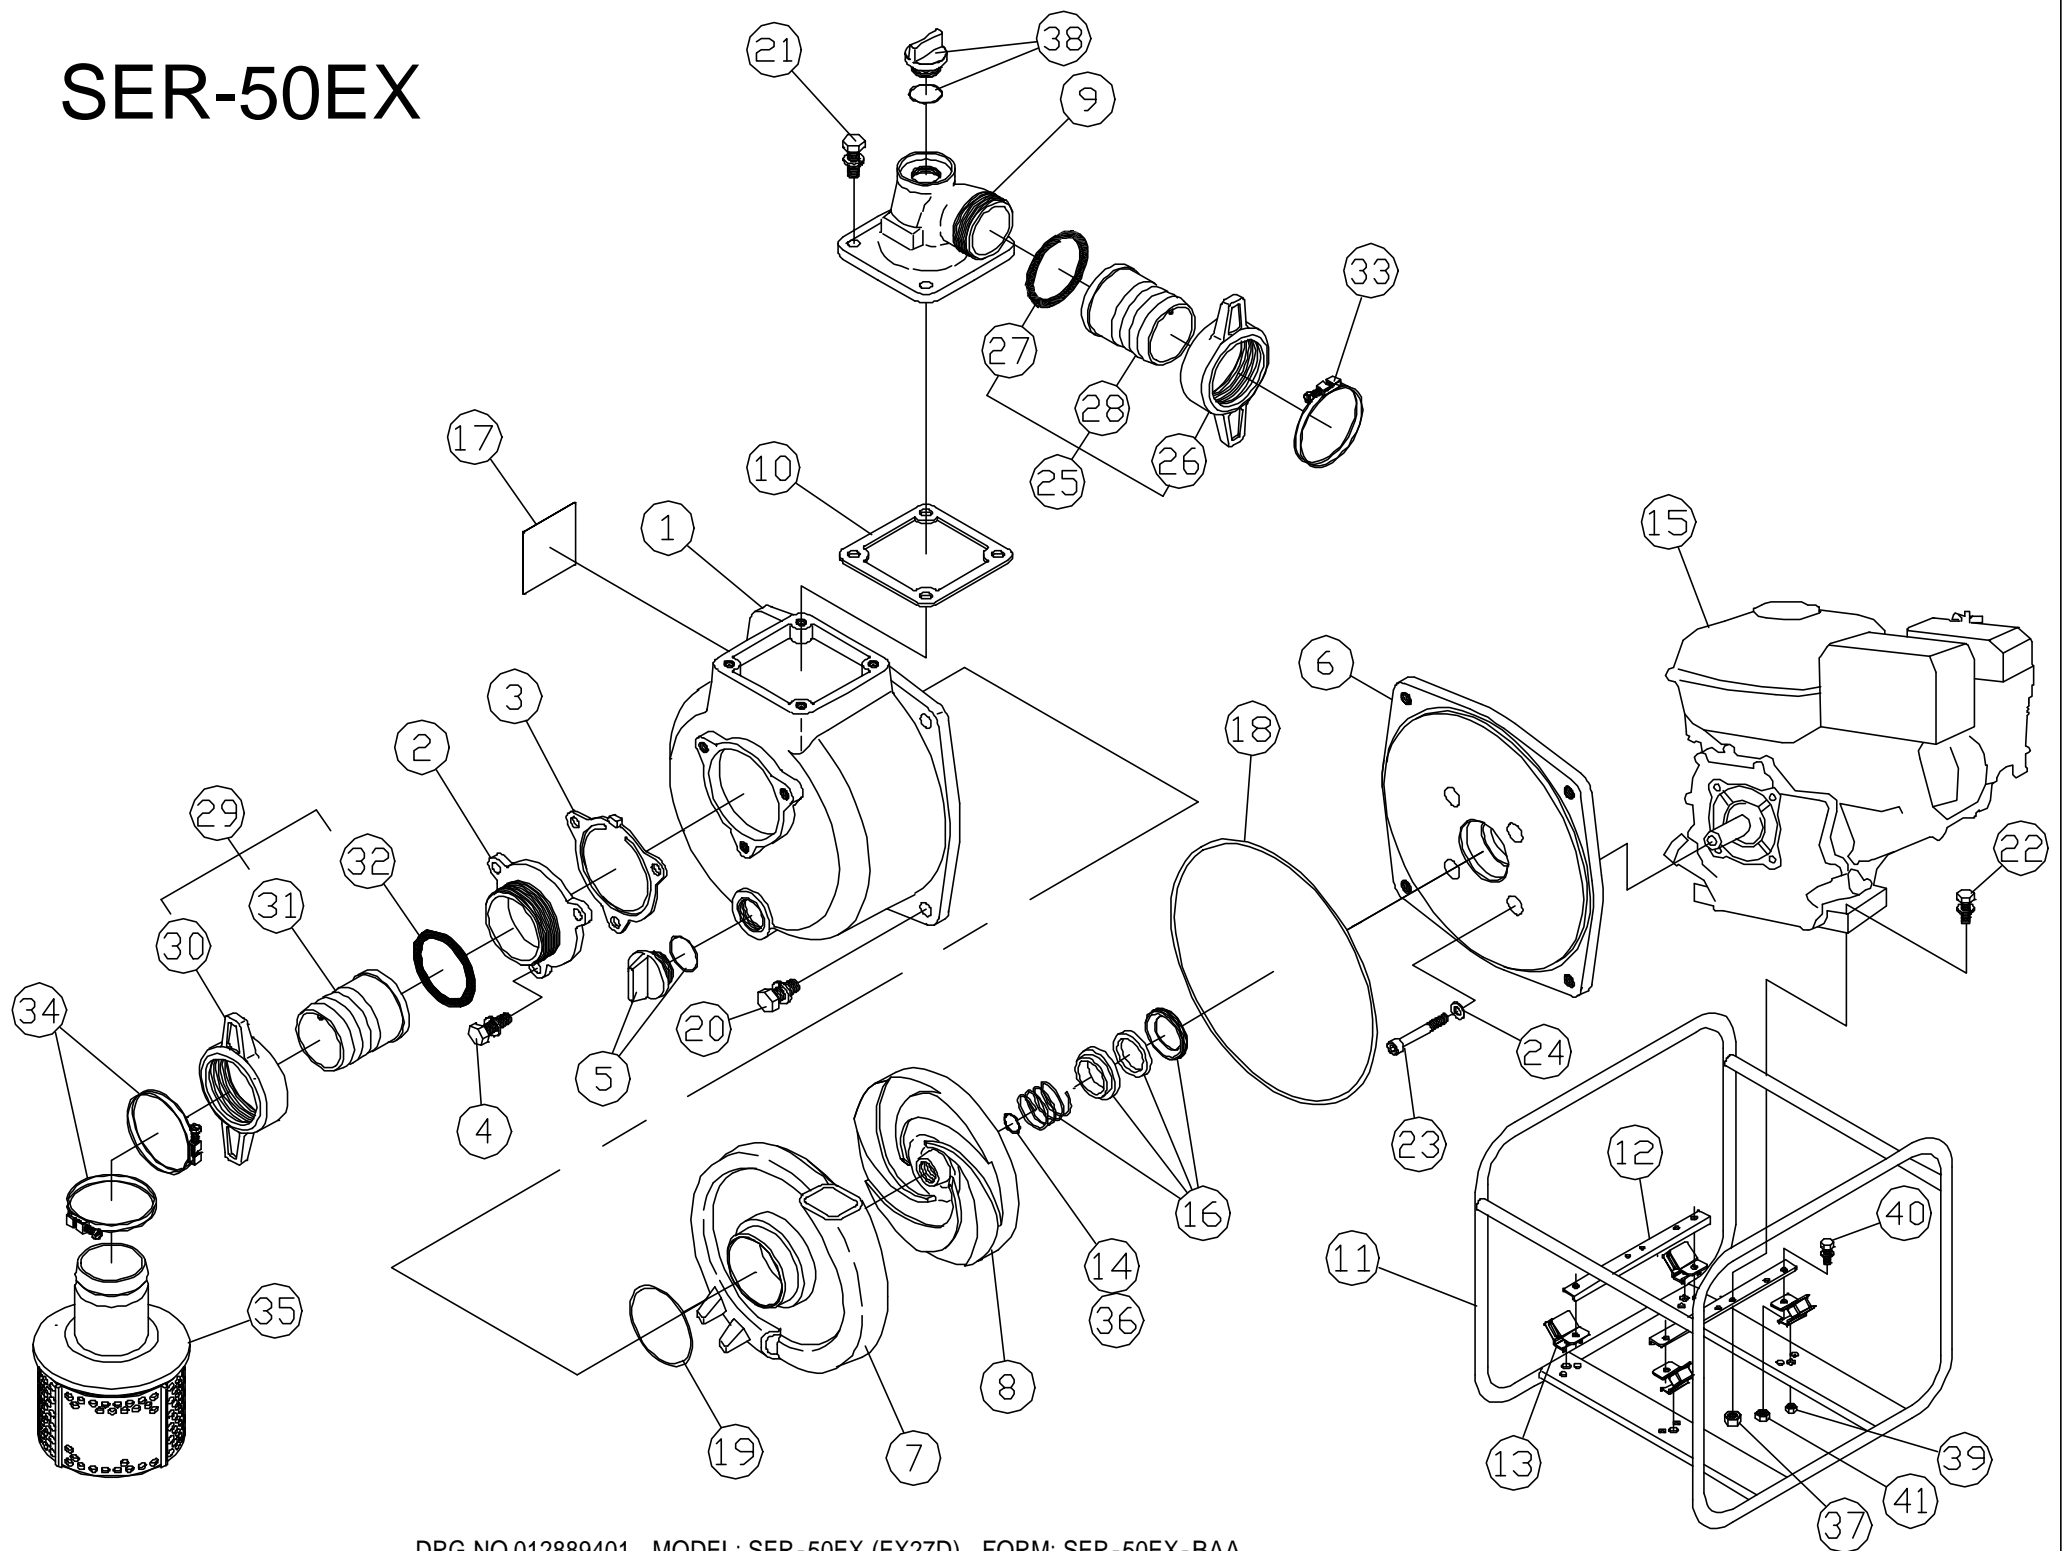

# SER-50EX

DRG NO.012889401 MODEL: SER-50EX (EX27D) FORM: SER-50EX-BAA

	PARTS CODE	PARTS NAME	QTY	MATERIAL	SIZE	REMARK
1	0114184	PUMP CASING	1	ADC		
2	0114004	SUCTION FLANGE	1	ADC		
3	0112799	CHECK VALVE	1	NBR		
4	743119061	HEXAGON BOLT	3	SWRM	M10X25	
5	0118079	25A PLUG SET	1			
6	0110722	FLANGE BRACKET	1	ADC		
7	0112819	VOLUTE CASING	1	FC		
8	0112862	IMPELLER	1	FC		
9	0114209	DELIVERY FLANGE	1	ADC		
10	0110584	DELIVERY FLANGE PACKING	1	CR		
11	0117950	BASE SET	1		NO.66	
12	0120338	ENGINE BASE	2	SPC		
13	0116172	CUSHION RUBBER	4			
14	0110081	IMPELLER ADJUSTING WASHER	3	BSP		
15	0120251	ENGINE	1	ROBIN EX270D		
16	0110862	MECHANICAL SEAL	1		20	
17	0120252	NAME PLATE	1	TFILM		
18	0115016	O-RING	1	NBR	1517-51.5	
19	0113989	O-RING	1	NBR	P74	
20	743119078	HEXAGON BOLT	4	SWRM	M12X30	
21	743119063	HEXAGON BOLT	4	SWRM	M10X30	
22	743119067	HEXAGON BOLT	4	SWRM	M10X40	
23	734532076	HEXAGON SOCKET BOLT	4	SCM	M8X60	
24	854255008	SEAL WASHER	4		8	
25	0117026	COUPLING SET	1	PS SCREW	50MM	
26	0113390	COUPLING	1	ABS	50MM	
27	0113391	COUPLING PACKING	1	NBR	50MM	
28	0110356	HOSE NIPPLE	1	ABS	50MM	
29	0118017	COUPLING SET	1	PS SCREW	65MM	
30	0110365	COUPLING	1	AC	65MM	
31	0110366	HOSE NIPPLE	1	ABS	65MM	
32	0110367	COUPLING PACKING	1	NBR	65MM	
33	940019060	HOSE BAND	1		60	
34	940019080	HOSE BAND	2		80	
35	0118046	STRAINER SET	1	PP		
36	0113016	IMPELLER ADJUSTING WASHER	2	BSP		
37	827419010	HEXAGON NUT	4	SWRM	M10	
38	0118078	20A PLUG SET	1			
39	842319008	M8 SPRING NUT	4	SWRM	M8	
40	743119076	HEXAGON BOLT	4	SWRM	M12X25	
41	827419012	HEXAGON NUT	4	SWRM	M12	